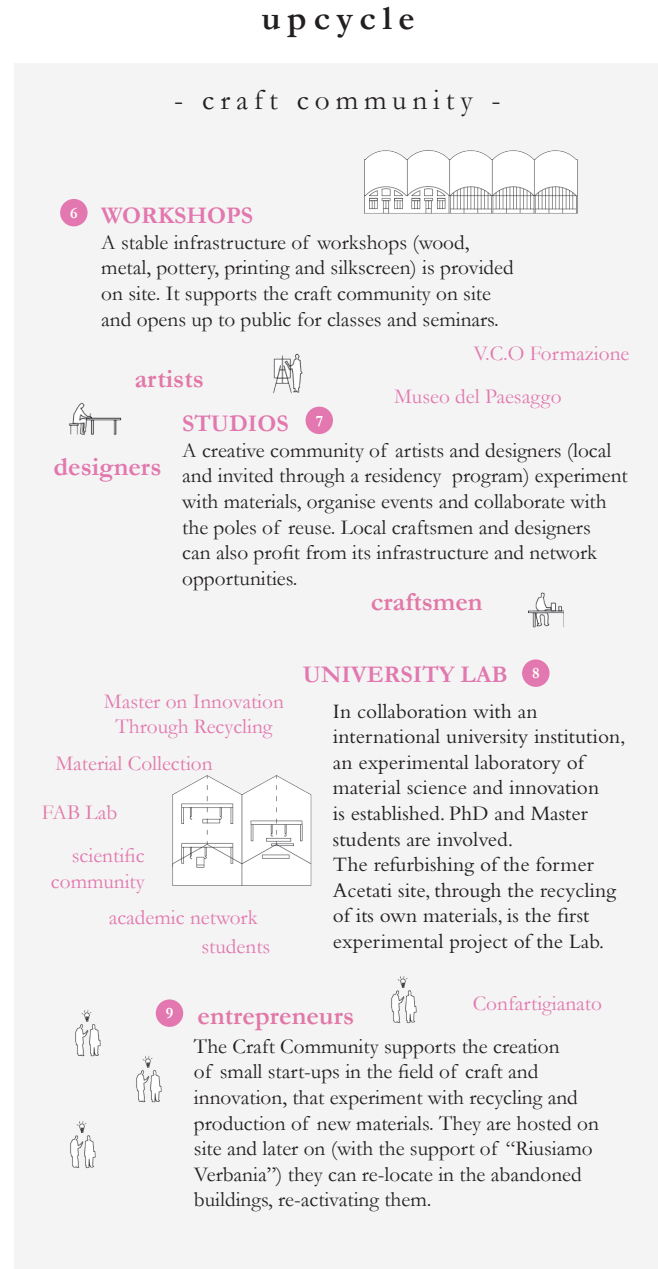

**1 COMMUNITY**  
The local community is involved in the re-use of the site since the beginning. Through a series of workshops, residents and local actors imagine the new public dimension of the site and participate in its design. Communal spaces like the workshops, the public kitchen and the stage will be run by them, thus offering jobs opportunities and a ground for exchange and participation.