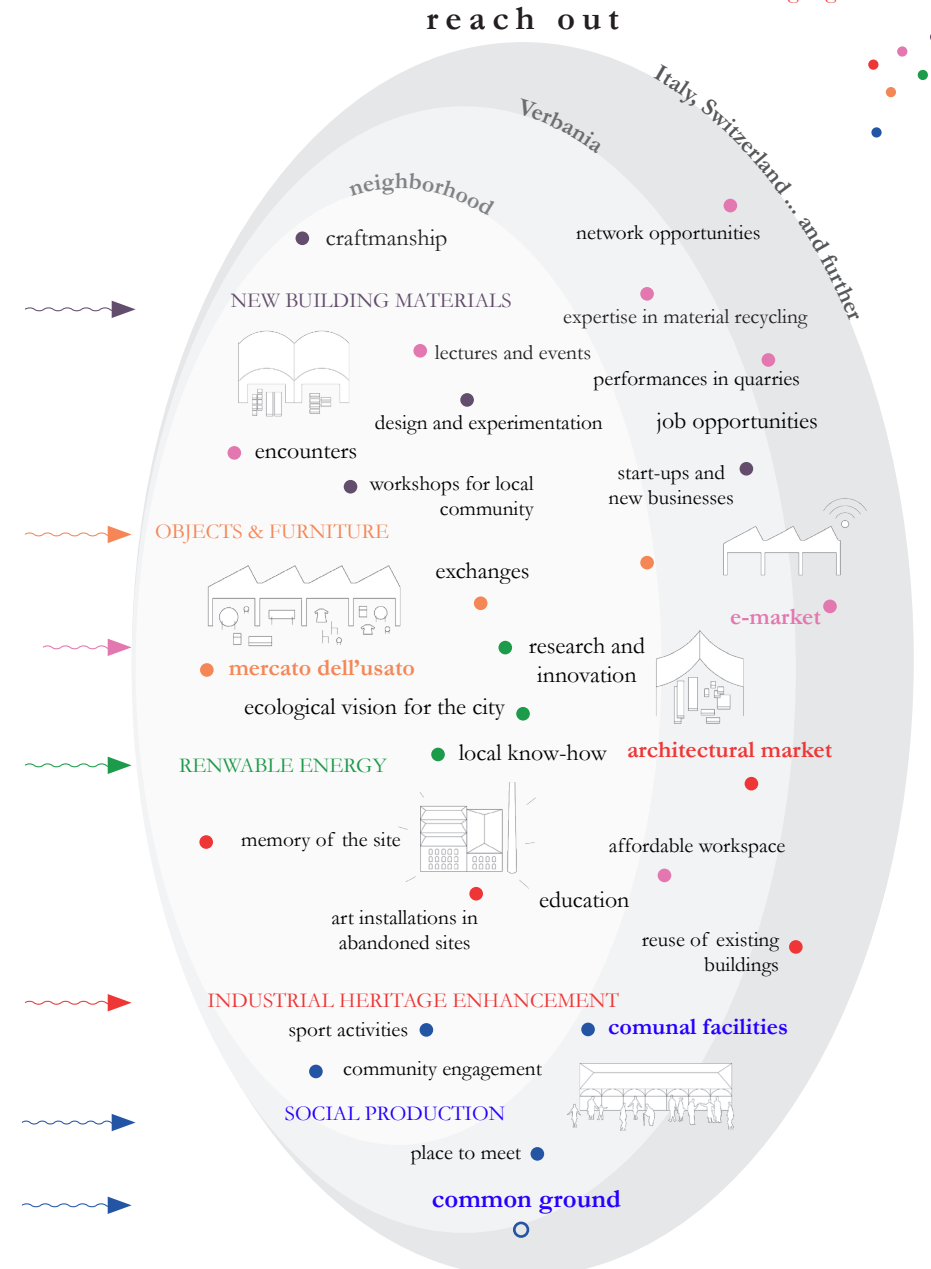

**1 COMMUNITY**  
The local community is involved in the re-use of the site since the beginning. Through a series of workshops, residents and local actors imagine the new public dimension of the site and participate in its design. Communal spaces like the workshops, the public kitchen and the stage will be run by them, thus offering jobs opportunities and a ground for exchange and participation.

**GROUNDING**  
We imagine former Acetati as piece of larger territory, part of a river bed